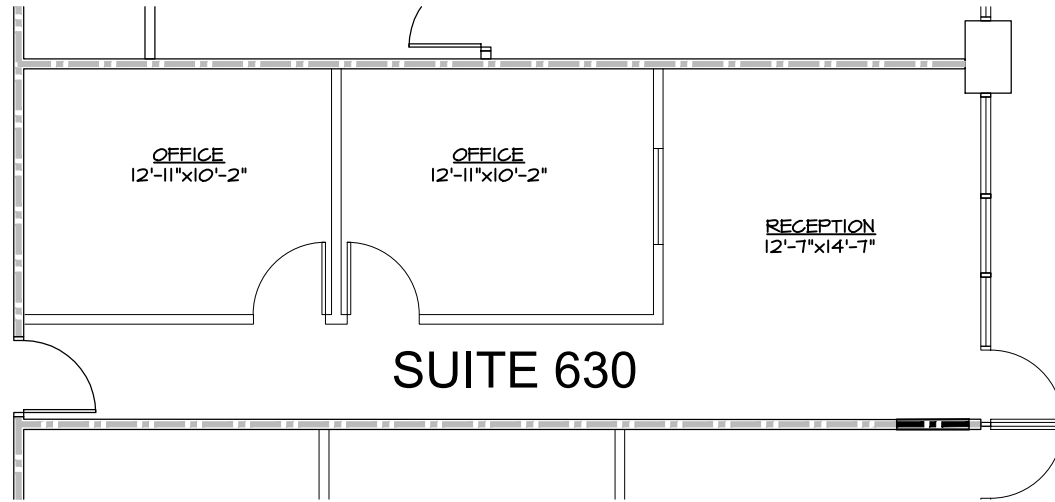

AREA:
617 S.F.

NORTH

VETERANS TECHNOLOGY CENTER
BUILDING 5421 - SUITE 630
TAMPA, FLORIDA
13 JUNE 2022

ARCHITECTURE INC

EDGE